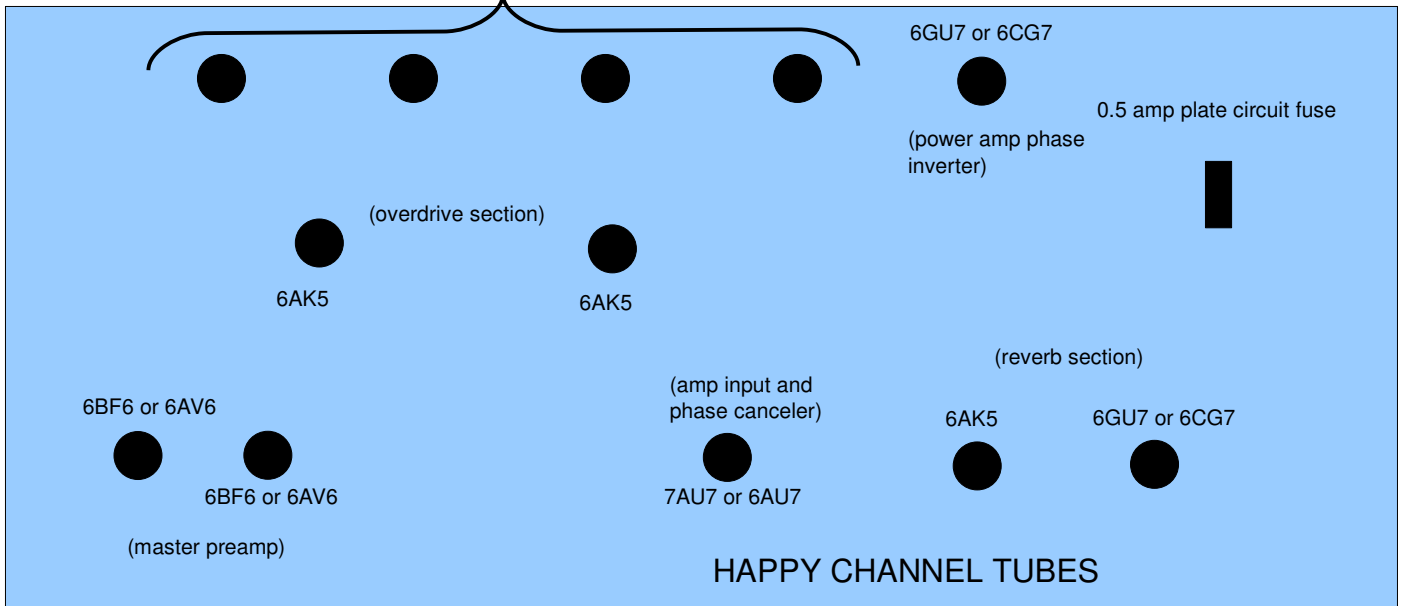

4 x 6BK5 output tubes (need NOT be matched)

BE CAREFUL, YOU IDIOT!

Don't mix them up.

If you do, when you power the amp on, you might destroy it.

4 x 6BK5 output tubes (need NOT be matched)